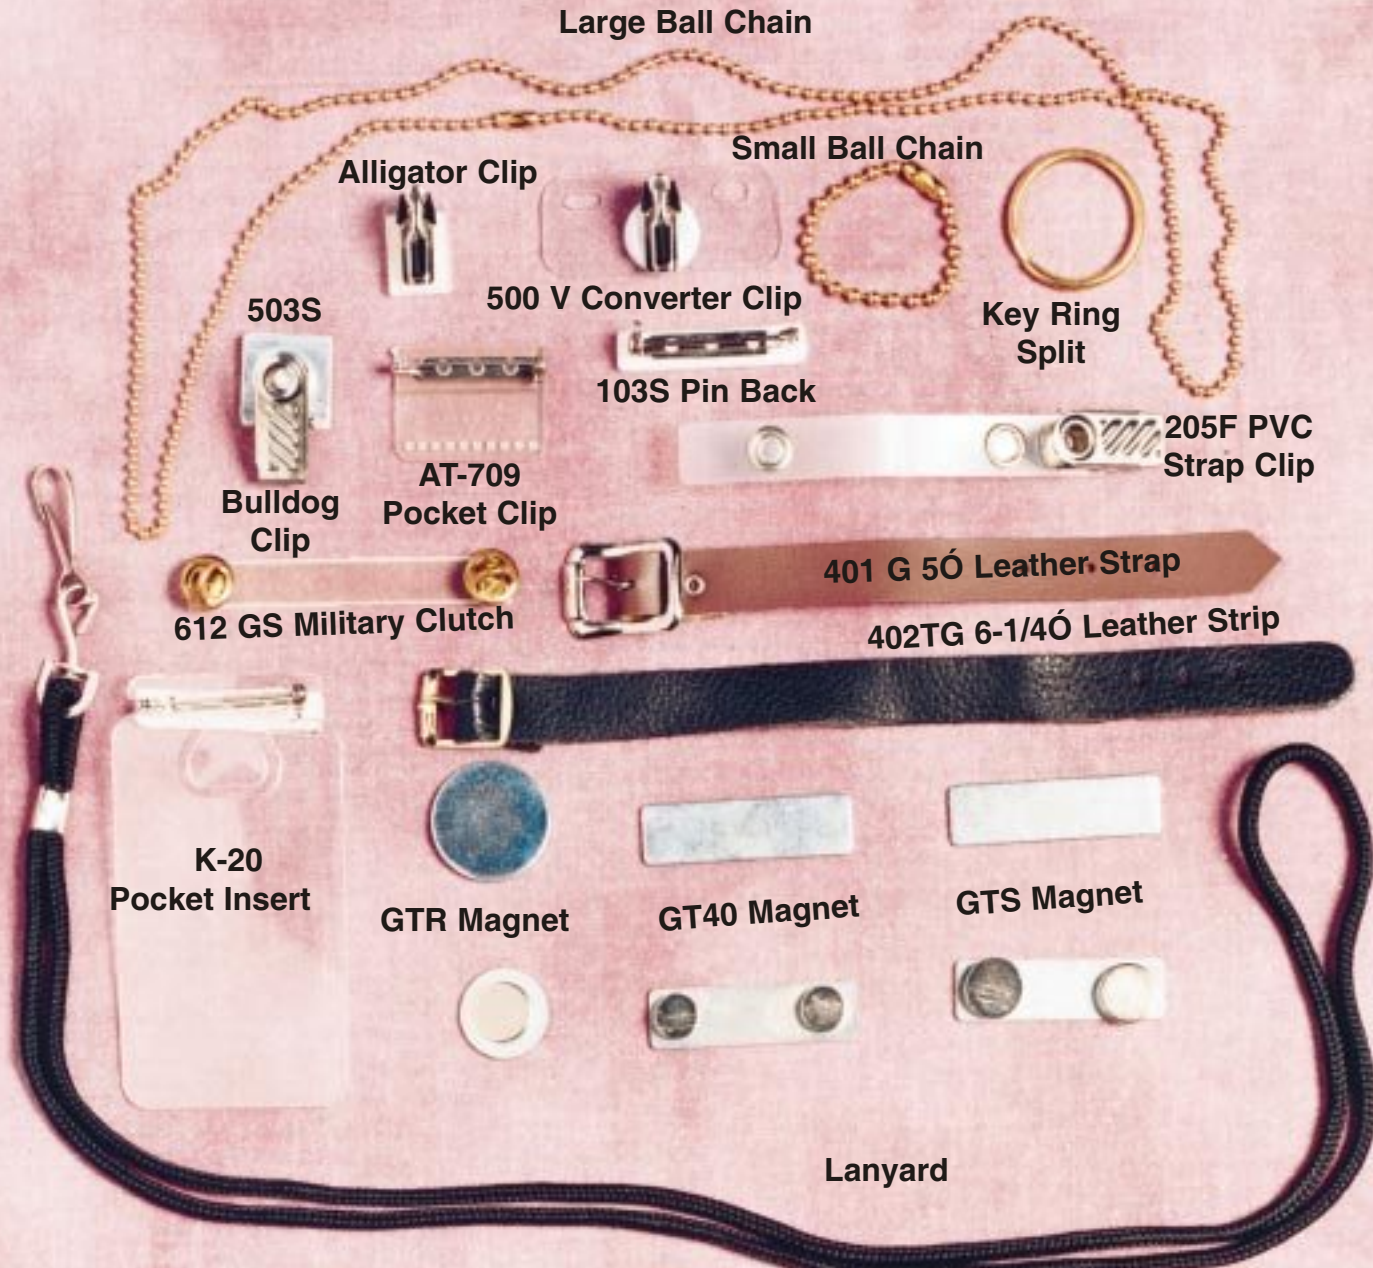

Attachments

1-800-325-8247

Large Ball Chain

Small Ball Chain

Alligator Clip

Small Ball Chain

503S

500 V Converter Clip

Key Ring Split

103S Pin Back

205F PVC Strap Clip

Bulldog Clip

AT-709 Pocket Clip

401 G 5/8 Leather Strap

612 GS Military Clutch

402TG 6-1/4 Leather Strip

K-20 Pocket Insert

GTR Magnet

GT40 Magnet

GTS Magnet

Lanyard

SPLIT KEY RING (GOLD OR SILVER)40	500V ALLIGATOR CLIP SWIVEL ADAPTOR75	401G 5/8 LEATHER STRAP / BUCKLE75
SMALL BALL CHAIN40	AT-709 LOCKING PIN/ POCKET CLIP75	402TG 6-1/4 LEATHER STRAP / BUCKLE85
LARGE BALL CHAIN60	K-20 POCKET INSERT	1.00	GTR MAGNET (ROUND)	2.75
503S SWIVEL BULLDOG CLIP40	J-18 CLEAR POCKET CLIP	1.60	GT40 MAGNET (BAR & STEEL STRIP)	2.99
612 GS MILITARY CLUTCH40	205F PVC STRAP CLIP40	GTS SUPER MAGNET (BAR & STEEL STRIP)	3.99
103S LOCKING PINBACK30	BLACK 200 LANYARD	1.20		

All attachments are priced as extra add-ons except the 103S Locking Pinback which comes as a standard attachment on all badges.

WARNING

Recorded tapes, computer disks, pacemakers, magnetic strips on credit and bank cards, and some other items could be adversely affected by magnetic fields.